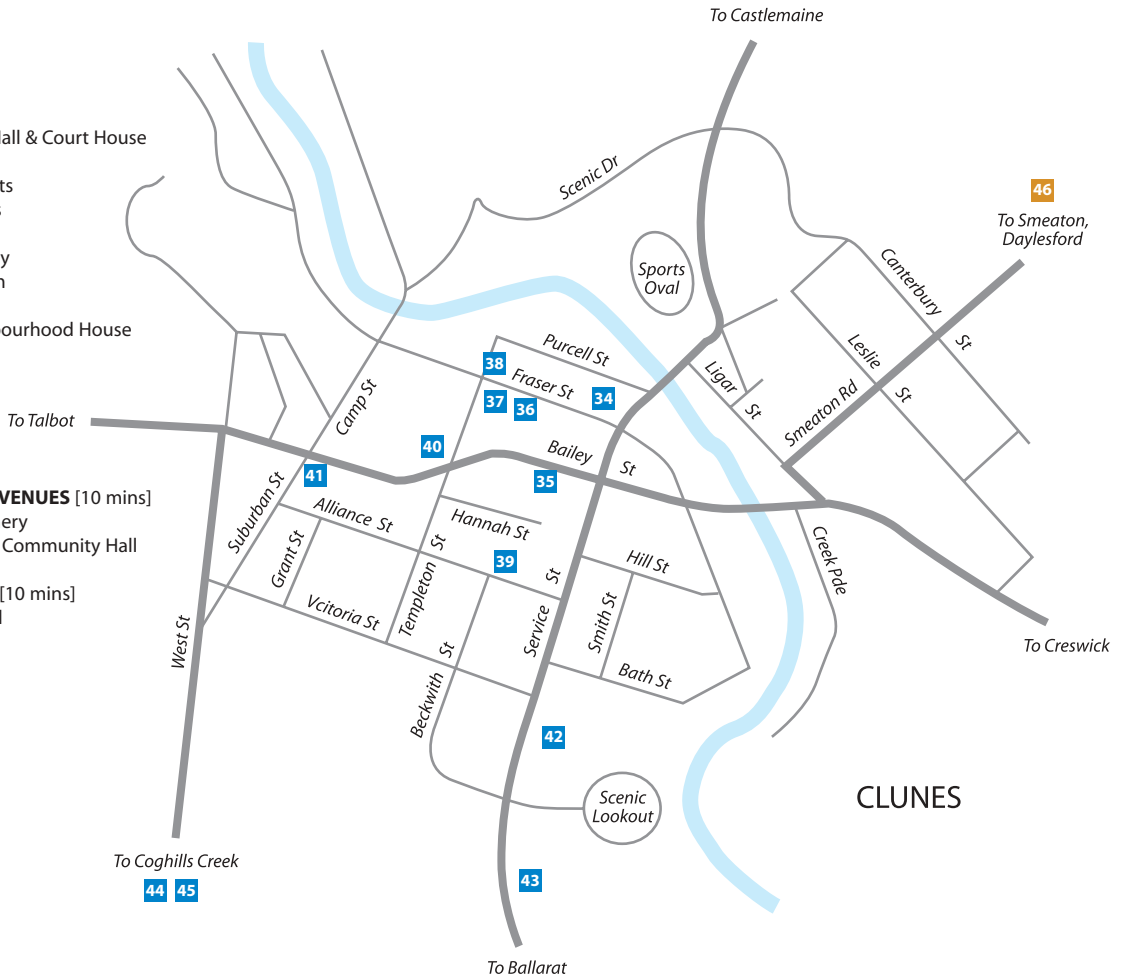

# VENUE LOCATIONS

## CLUNES VENUES

- 34 The Weavery
- 35 Clunes Town Hall & Court House
- 36 RSL
- 37 Union Bank Arts
- 38 Senior Citizens
- 39 Jubilee Hall
- 40 Lending Library
- 41 Bottle Museum
- 42 Showgrounds
- 43 Clunes Neighbourhood House

## COGHILLS CREEK VENUES [10 mins]

- 44 Mt Coghill Winery
- 45 Coghills Creek Community Hall

## SMEATON VENUE [10 mins]

- 46 Andersons Mill