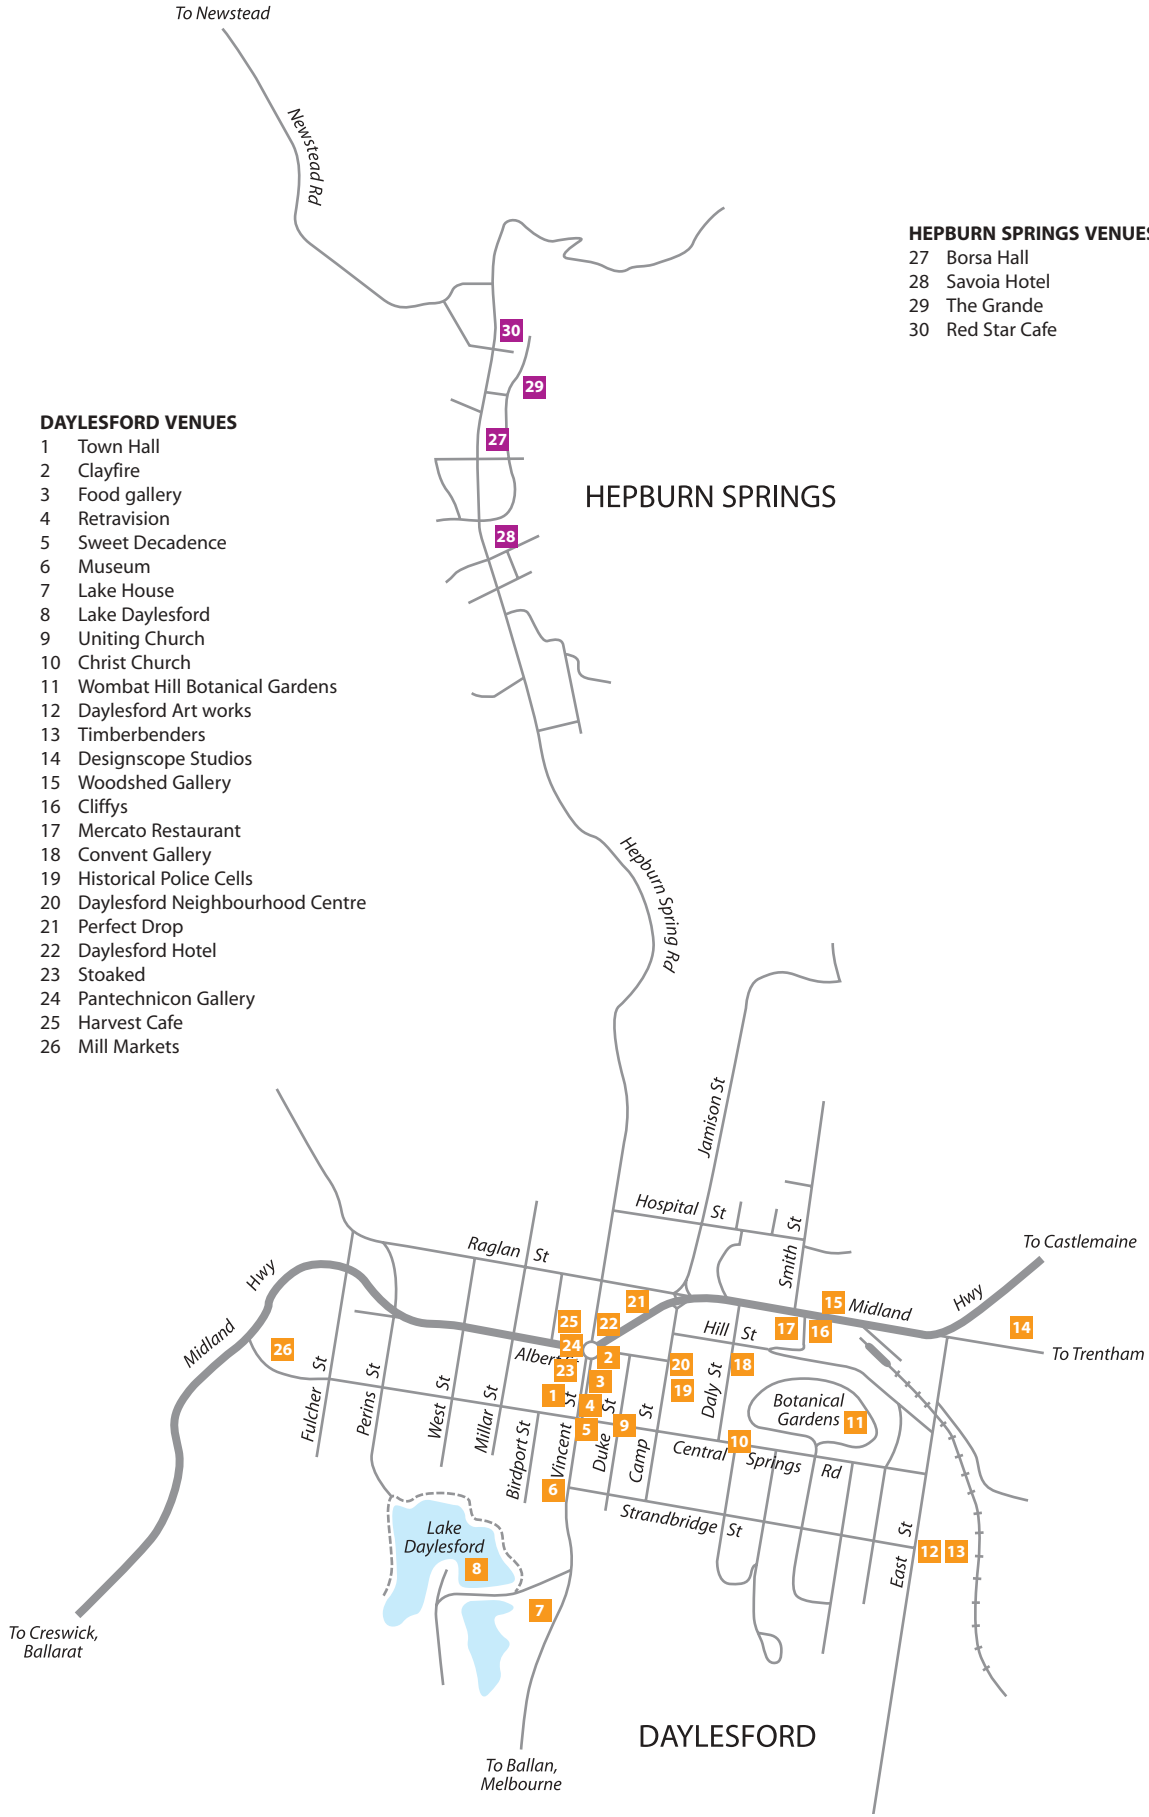

VENUE LOCATIONS

DAYLESFORD VENUES

- 1 Town Hall
- 2 Clayfire
- 3 Food gallery
- 4 Retravision
- 5 Sweet Decadence
- 6 Museum
- 7 Lake House
- 8 Lake Daylesford
- 9 Uniting Church
- 10 Christ Church
- 11 Wombat Hill Botanical Gardens
- 12 Daylesford Art works
- 13 Timberbenders
- 14 Designscope Studios
- 15 Woodshed Gallery
- 16 Cliffys
- 17 Mercato Restaurant
- 18 Convent Gallery
- 19 Historical Police Cells
- 20 Daylesford Neighbourhood Centre
- 21 Perfect Drop
- 22 Daylesford Hotel
- 23 Stoaked
- 24 Pantechnicon Gallery
- 25 Harvest Cafe
- 26 Mill Markets

HEPBURN SPRINGS VENUES

- 27 Borsa Hall
- 28 Savoia Hotel
- 29 The Grande
- 30 Red Star Cafe

HEPBURN SPRINGS

DAYLESFORD